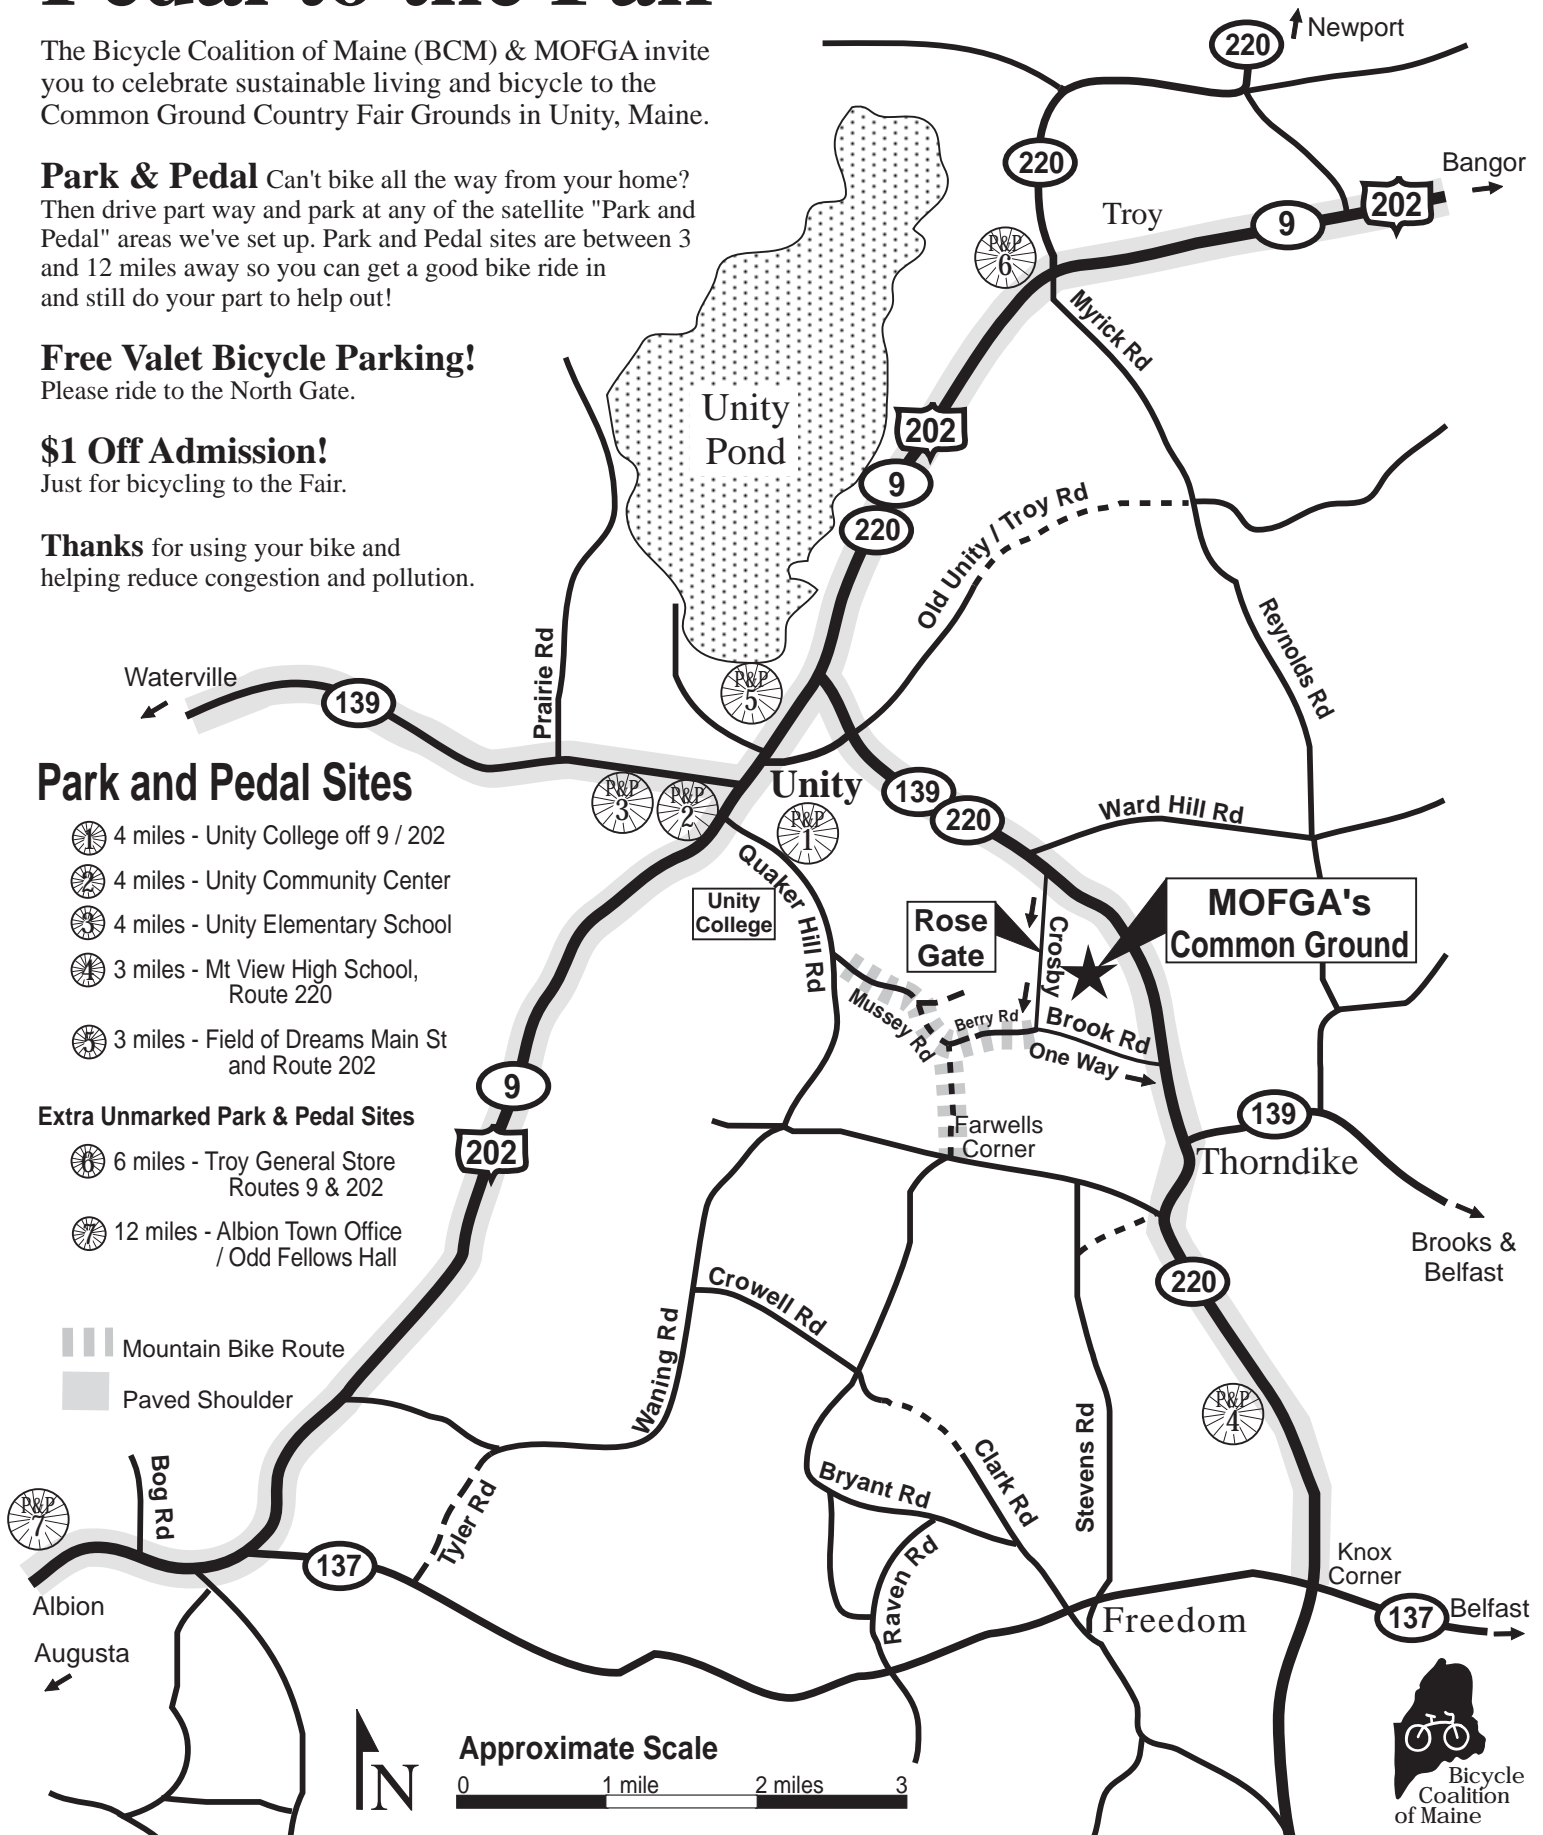

Pedal to the Fair

The Bicycle Coalition of Maine (BCM) & MOFGA invite you to celebrate sustainable living and bicycle to the Common Ground Country Fair Grounds in Unity, Maine.

Park & Pedal Can't bike all the way from your home? Then drive part way and park at any of the satellite "Park and Pedal" areas we've set up. Park and Pedal sites are between 3 and 12 miles away so you can get a good bike ride in and still do your part to help out!

Free Valet Bicycle Parking!
Please ride to the North Gate.

\$1 Off Admission!
Just for bicycling to the Fair.

Thanks for using your bike and helping reduce congestion and pollution.

Park and Pedal Sites

- 4 miles - Unity College off 9 / 202
- 4 miles - Unity Community Center
- 4 miles - Unity Elementary School
- 3 miles - Mt View High School, Route 220
- 3 miles - Field of Dreams Main St and Route 202

Extra Unmarked Park & Pedal Sites

- 6 miles - Troy General Store Routes 9 & 202
- 12 miles - Albion Town Office / Odd Fellows Hall

- Mountain Bike Route
- Paved Shoulder